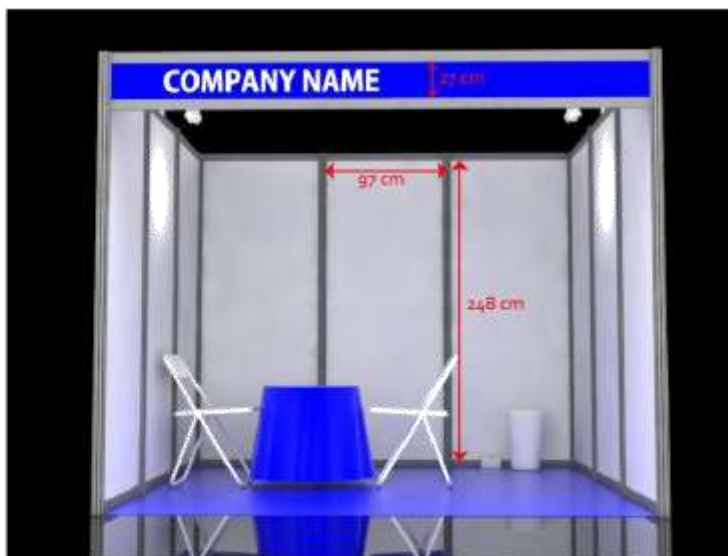

001 welcome desk with shelf & lockable door \$65	002 set of 3 shelves \$40 per set	003 folding table with cloth \$30	004 folding chair \$20	005 tub chair \$75
	Each shelf 100cms long and 30cms wide			
006 glass topped meeting table/chairs \$175 per set	007 pedestal bar stool black/white \$30	008 pedestal bar table \$35	009 fridge 50cms x 50 cms x 85cms \$60	010 coffee maker/ consumables \$55
				
011 32" LCD monitor with HDMI cable per day \$145 floorstand \$35 extra	012 42" LCD with VGA cable per day \$195 floorstand \$45 extra	013 Optoma/ Acer projector Ansi Lumens per day \$120	014 screen 180cms x 180cms \$50	015 additional 13A plug point \$30
				
016 150W adjustable aim spotlight \$35	017 1.2m single fluorescent light fitting \$30	018 single phase consumer unit \$100	019 standing pedestal fan \$40	020 continental trailer socket \$25
Clips to top of wall panel with 30cm extending arm				

DISPLAY GRAPHICS

Helping exhibitors to take the drudgery out of their stand décor. We will brand exhibition stands in advance of arrival for the exhibition stand set-up.

Standard measurements for stand package panels are 248 cm (H) x 97 cm (W).